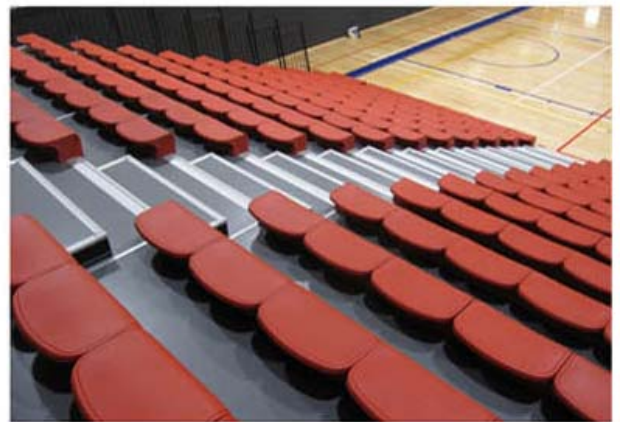

## Fixed aluminum bleachers

Category:Ango Series

Introduction:The number of rows: according to the actual situation of the project and

Applicable places: outdoor sports, racing, horse racing, etc.

For the seat: aluminum alloy, aluminum bench,

# Telescopic Seating

The without backrest seat

Adopt blow craft with HDPE as raw material, the hollow structure seats meet the ergonomic and aesthetic requirements. For its hollow structure design, the seats are comfortable. At the same time the seats are produced based on strict tests which made them excellent mechanical capacity, anti-crash capacity and weather resistance etc.

The backrest seat

The seatbase and backrest are fully upholstered with high quality fire resistant fabric cushion. It is widely used in gymnasium, conference hall, theater etc.