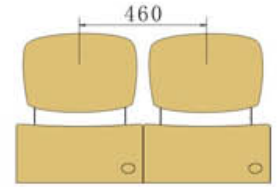

The backrest seat