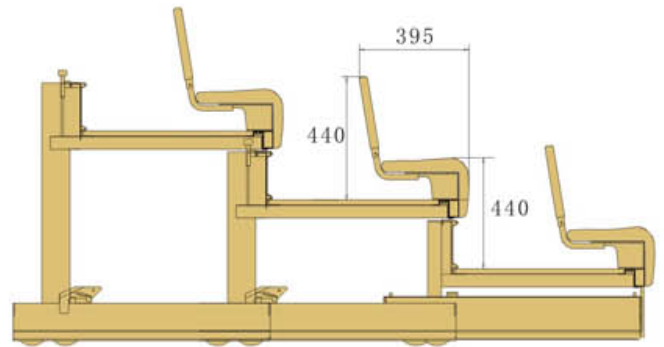

Adopt blow craft with HDPE as raw material, the hollow structure seats meet the ergonomic and aesthetic requirements. For its hollow structure design, the seats are comfortable. At the same time the seats are produced based on strict tests which made them excellent mechanical capacity, anti-crash capacity and weather resistance etc.