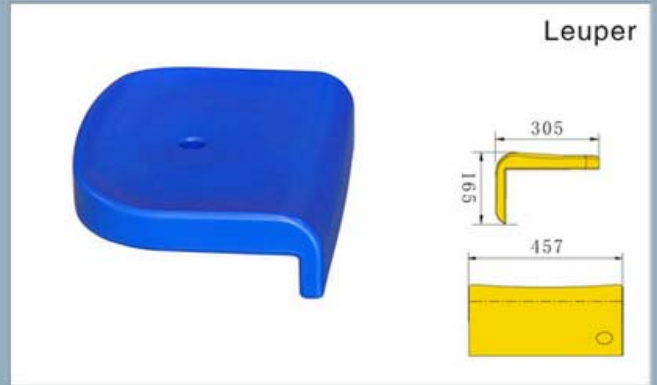

**Aisle Decking**

The aisle and decking is made of galvanized steel with anti-slip surfacing and high load strength.

## Seat Options

Aluminum Plank

Leuper

Coolin

Diamond