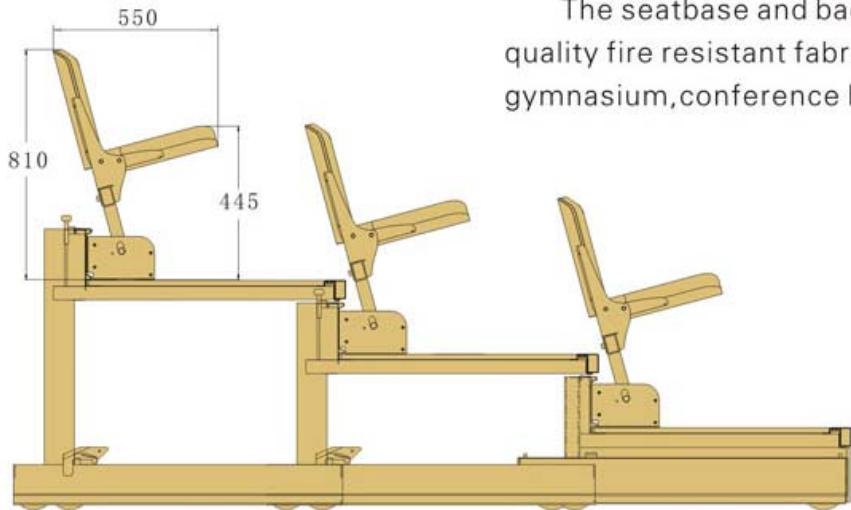

The seatbase and backrest are fully upholstered with high quality fire resistant fabric cushion. It is widely used in gymnasium, conference hall, theater etc.