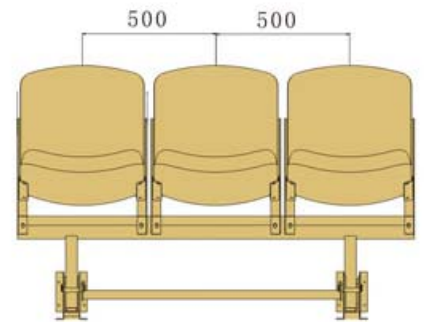

The seatbase and backrest are fully upholstered with high quality fire resistant fabric cushion. It is widely used in gymnasium, conference hall, theater etc.