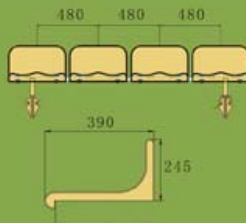

## Metal Bleachers / Seating

**Spectators seating**  
 Pour mold craft with PP material  
 ● Easy installation and good looking  
 ● The design eases the comfort of the human body  
 ● The drain hole design guarantees no water accumulation on the surface